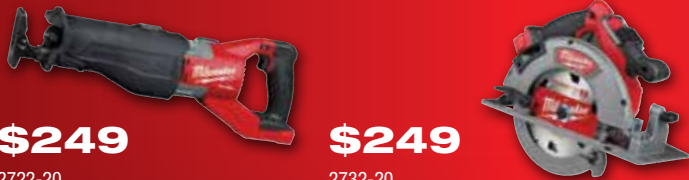

**BUY AN M18 FUEL™
BARE TOOL**

\$299

2807-20
M18 FUEL™ HOLE HAWG®
1/2" Right Angle Drill
(Tool Only)

\$299

2808-20
M18 FUEL™ HOLE HAWG®
Right Angle Drill w/ QUIK-LOK™
(Tool Only)

**GET ONE OF YOUR CHOICE
FREE**

OR

2719-20PR
M18 FUEL™ HACKZALL®
(Tool Only)

\$169 VALUE

49-56-9280
7 PC BIG HAWG™ with
Carbide Teeth Hole Saw Kit

**BUY AN M18 FUEL™
SDS+ ROTARY HAMMER
BARE TOOL**

\$349

2912-20
M18 FUEL™ 1" SDS Plus
Rotary Hammer (Tool Only)

BUY AN M18 FUEL™ BARE TOOL

\$249

2722-20
M18 FUEL™ SUPER SAWZALL®
Reciprocating Saw (Tool Only)

\$249

2732-20
M18 FUEL™ 7-1/4"
Circular Saw™ (Tool Only)

**GET M18™
XC6.0 BATTERY
FREE**

48-11-1865PR

\$179 VALUE

**GET M18™
XC5.0 BATTERY
FREE**

48-11-1850PR

\$159 VALUE

**GET (1) OF YOUR CHOICE
FREE**

OR

2880-20PR
M18 FUEL™ 4-1/2" / 5" Grinder
Paddle Switch, No-Lock (Tool Only)

2881-20PR
M18 FUEL™ 4-1/2" / 5" Grinder
Slide Switch, Lock-On (Tool Only)